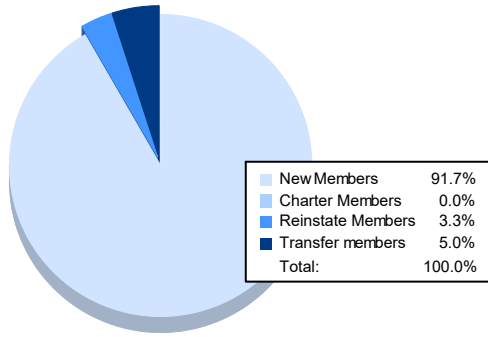

Year	New Clubs	Dropped Clubs	Gain/ Loss Clubs	New Members	Charter Members	Reinstate Members	Transfer Members	Total Member Added	Total Members Dropped	Gain/ Loss Members
2016-2017	0	0	0	114	0	3	3	120	175	-55
2017-2018	0	0	0	105	4	2	60	171	167	4
2018-2019	0	0	0	100	0	2	35	137	200	-63
2019-2020	0	1	-1	86	1	3	0	90	137	-47
2020-2021	0	0	0	55	0	2	3	60	189	-129
<b>Average</b>	<b>0</b>	<b>0</b>	<b>0</b>	<b>92</b>	<b>1</b>	<b>2</b>	<b>20</b>	<b>116</b>	<b>174</b>	<b>-58</b>

### Membership Composition June 2021 Cumulative